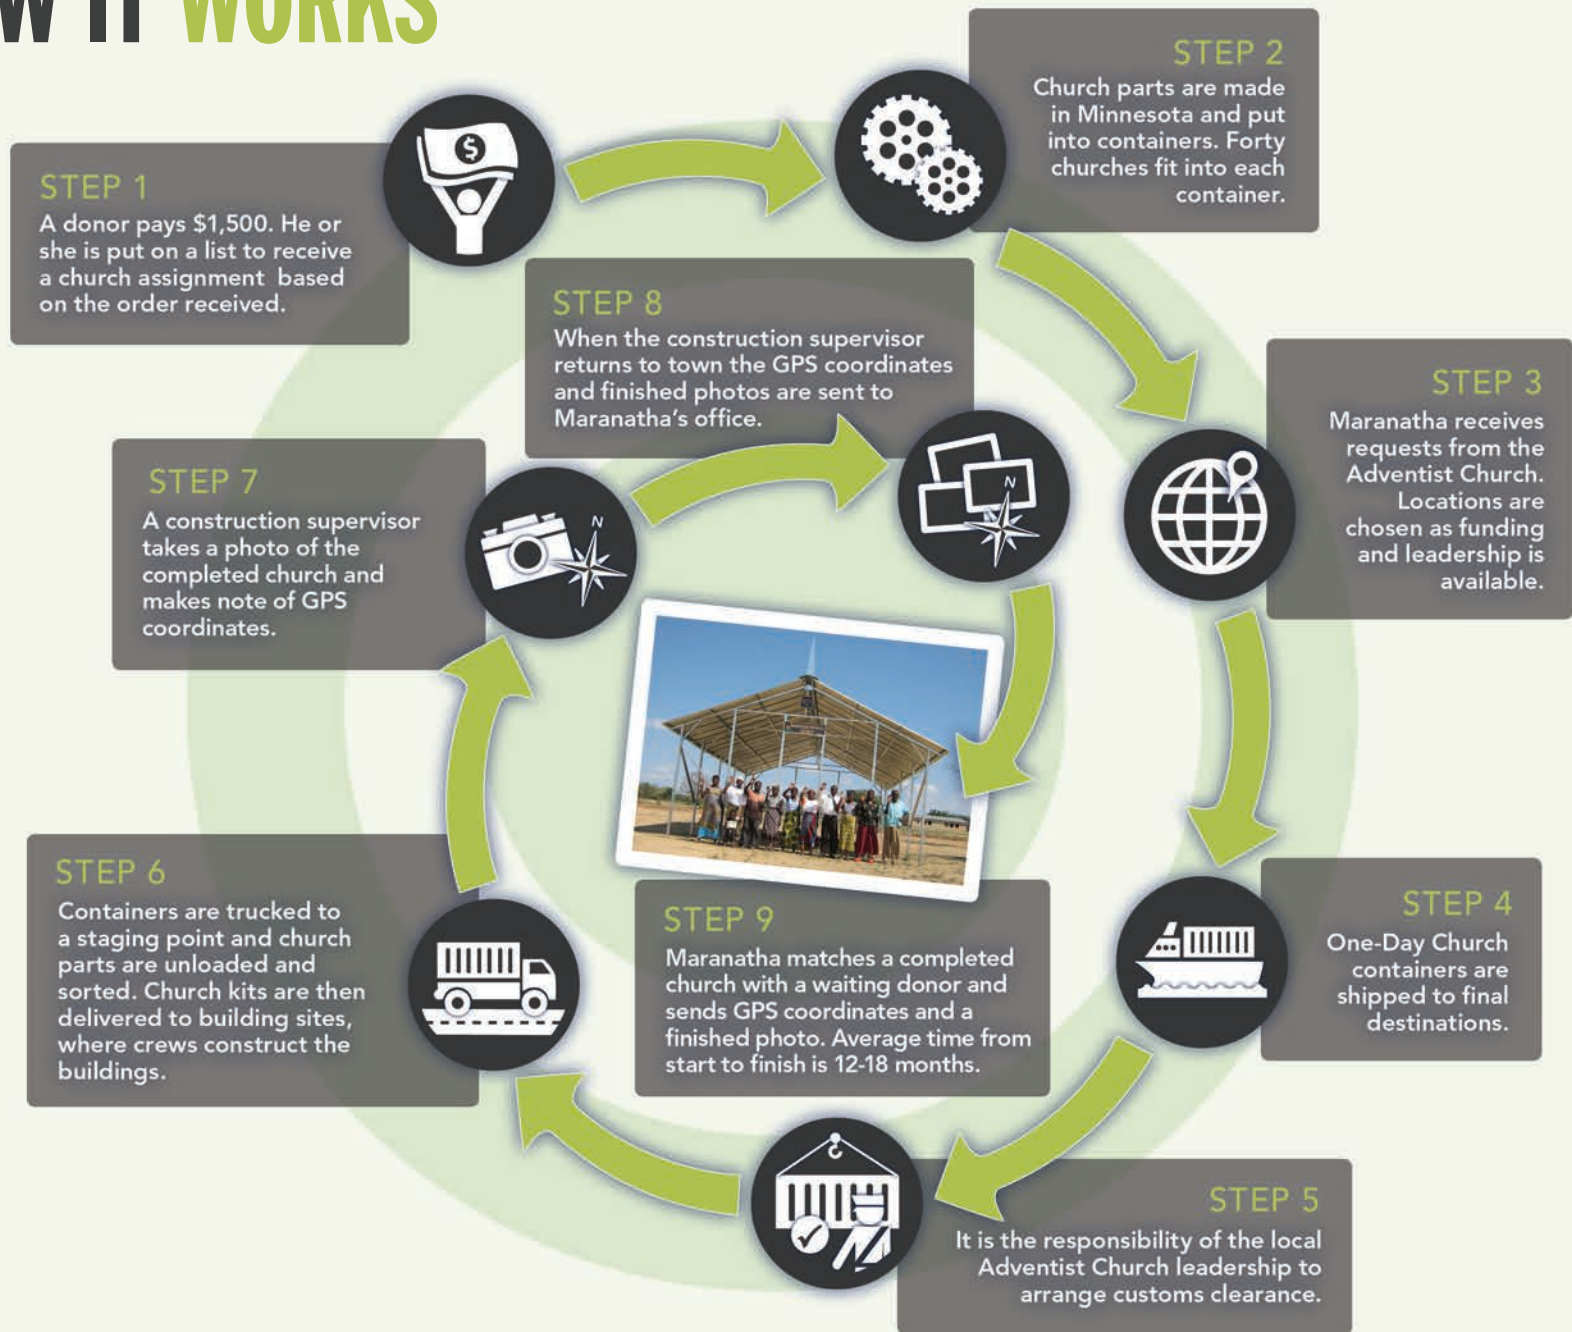

The One-Day Church is a response to the incredible need for church buildings in the Seventh-day Adventist Church. Maranatha and our partners created a plan that supplies congregations with a solid, steel frame and roof. The members are then empowered to supply appropriate wall materials. In this way, a representative church home can be provided quickly and economically to thousands of congregations.

Over the past three years, this simple but effective plan has provided churches to more than 2,700 congregations around the world.

Durable and rugged galvanized steel structure with vented roof.

Designed to be erected in one day.

Brazil

Ecuador

Honduras

More than 2,700 One-Day Churches have been completed by Maranatha and other partners since the program began. These new churches provide worship space for approximately 337,500 people. Once a church is complete, congregations immediately begin inviting their friends and neighbors to join their worship services. Already Maranatha is hearing stories of congregations growing as a result of the One-Day Churches.

Malawi

Mozambique

Tanzania

INDIA

MALAWI

HAITI

HOW IT WORKS

HOW YOU CAN HELP!